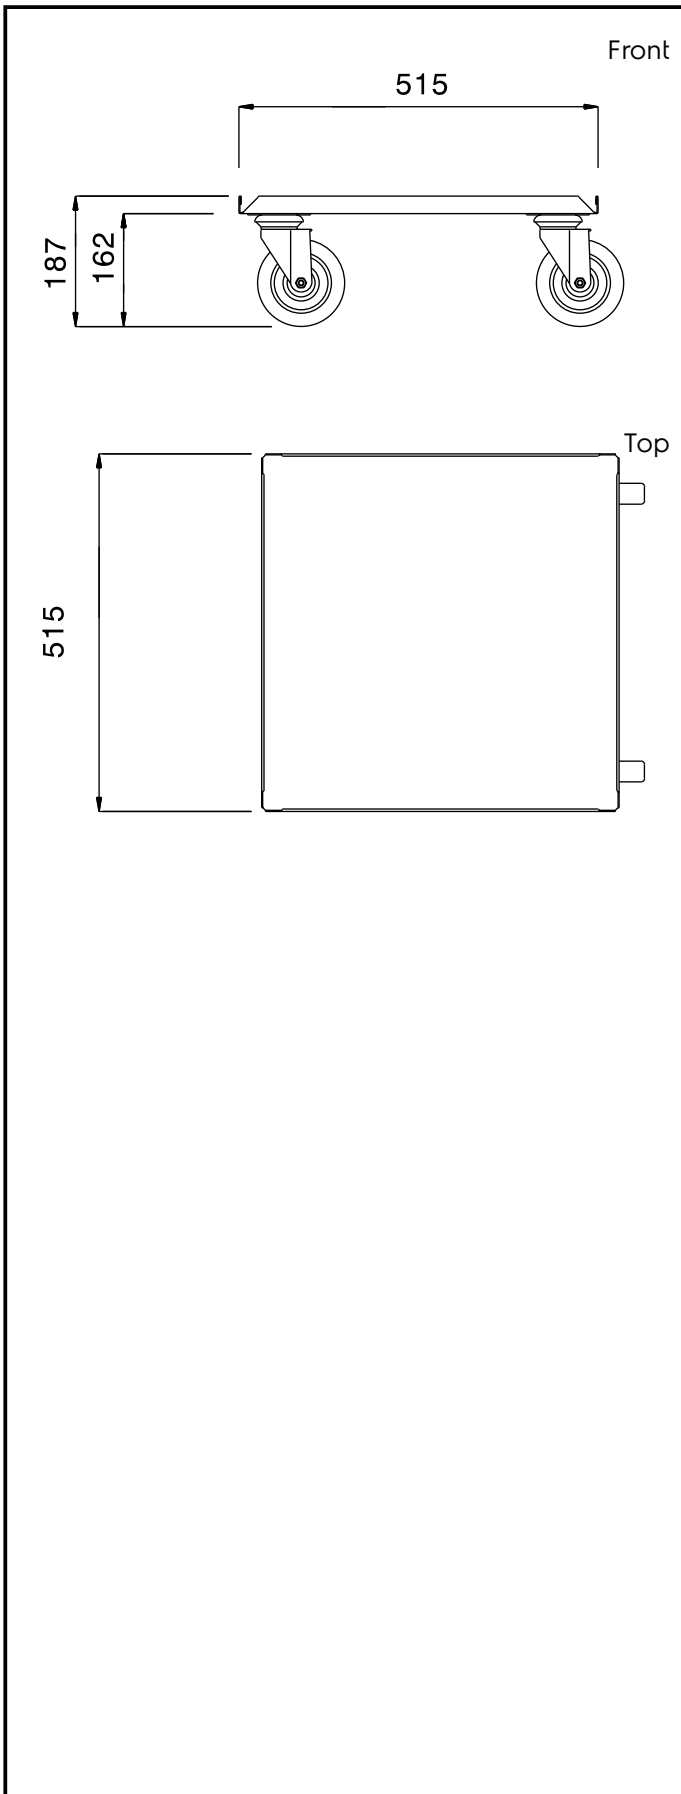

Short Form Specification

Item No. _____

Constructed in 304 AISI stainless steel. Framework in mm25 tubing, completely welded. Seamless, sound-absorbing, platform shelf with double-folded edges. N. 4 swivelling castors without brakes, mm125 in diameter. Platform size mm500x500, suitable to accommodate stacked dishwashing baskets. Load capacity: 100 kg, uniformly distributed.

Main Features

- Ideal to transport stacked 500x500mm dishwashing baskets.
- Framework in 25 mm tubing, completely welded.
- Load capacity of 100 kg uniformly distributed.
- Seamless sound-absorbing platform shelf with double-folded edges welded to the framework.
- Platform shelf size 500x500 mm.

Construction

- Constructed entirely in 304 AISI stainless steel.

APPROVAL: _____

Key Information:

External dimensions, Width:	
361238 (DRT1)	515 mm
External dimensions, Depth:	515 mm
External dimensions, Height:	187 mm
Wheel material:	Zinc plated
Wheel diameter:	Ø 125
Net weight:	8.4 kg